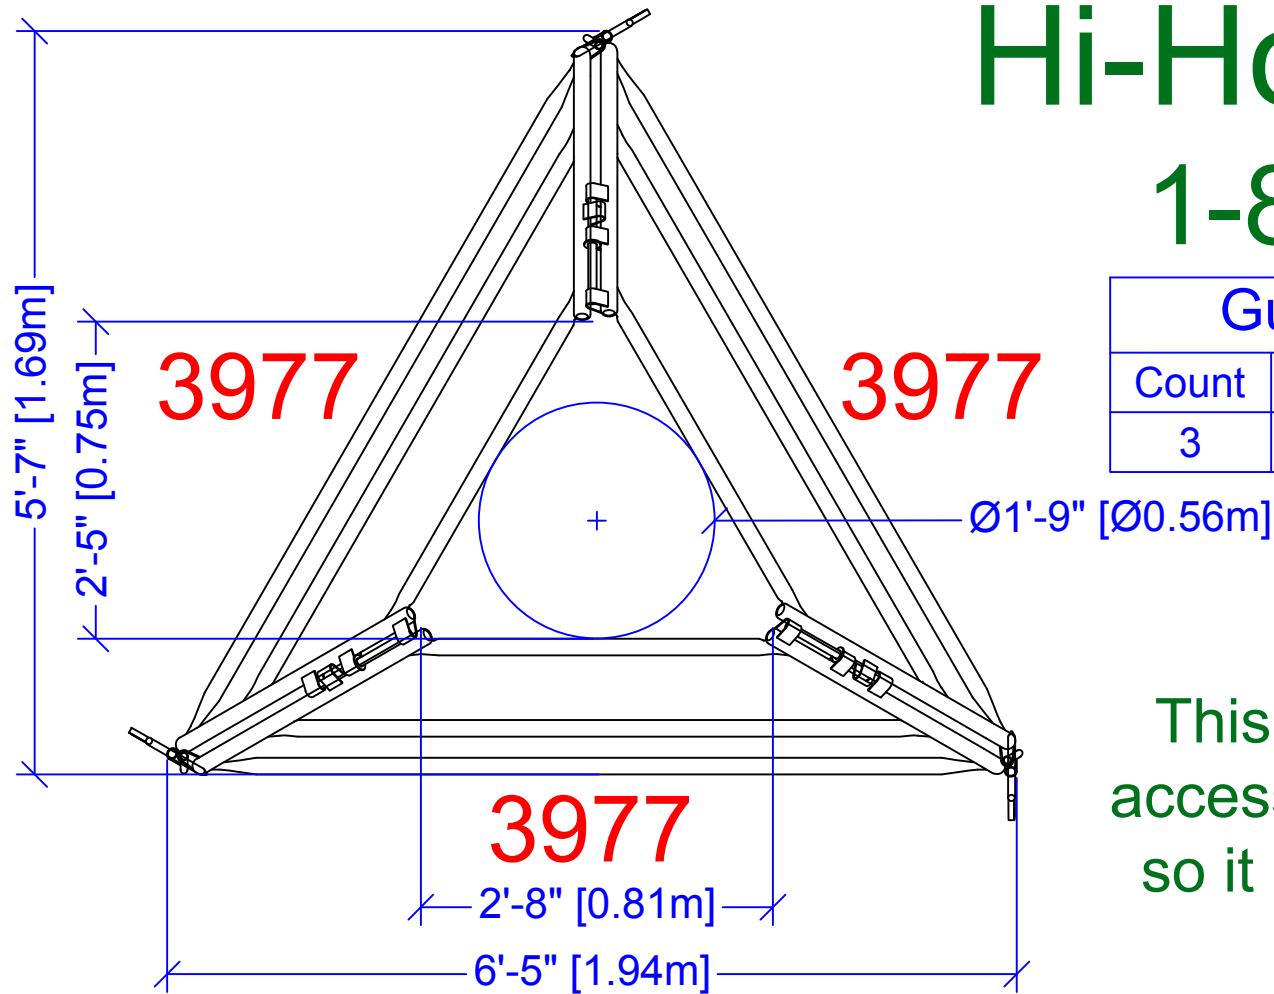

Hi-Hog Equipment

1-800-661-7002

Guy Wire Utility Enclosure

Count	ITEM#	DESCRIPTION	WEIGHT
3	3977	Guy Wire Panel	29 lbs

This enclosure does not have an access door or an identification sign so it is not applicable for standard wellhead enclosures.