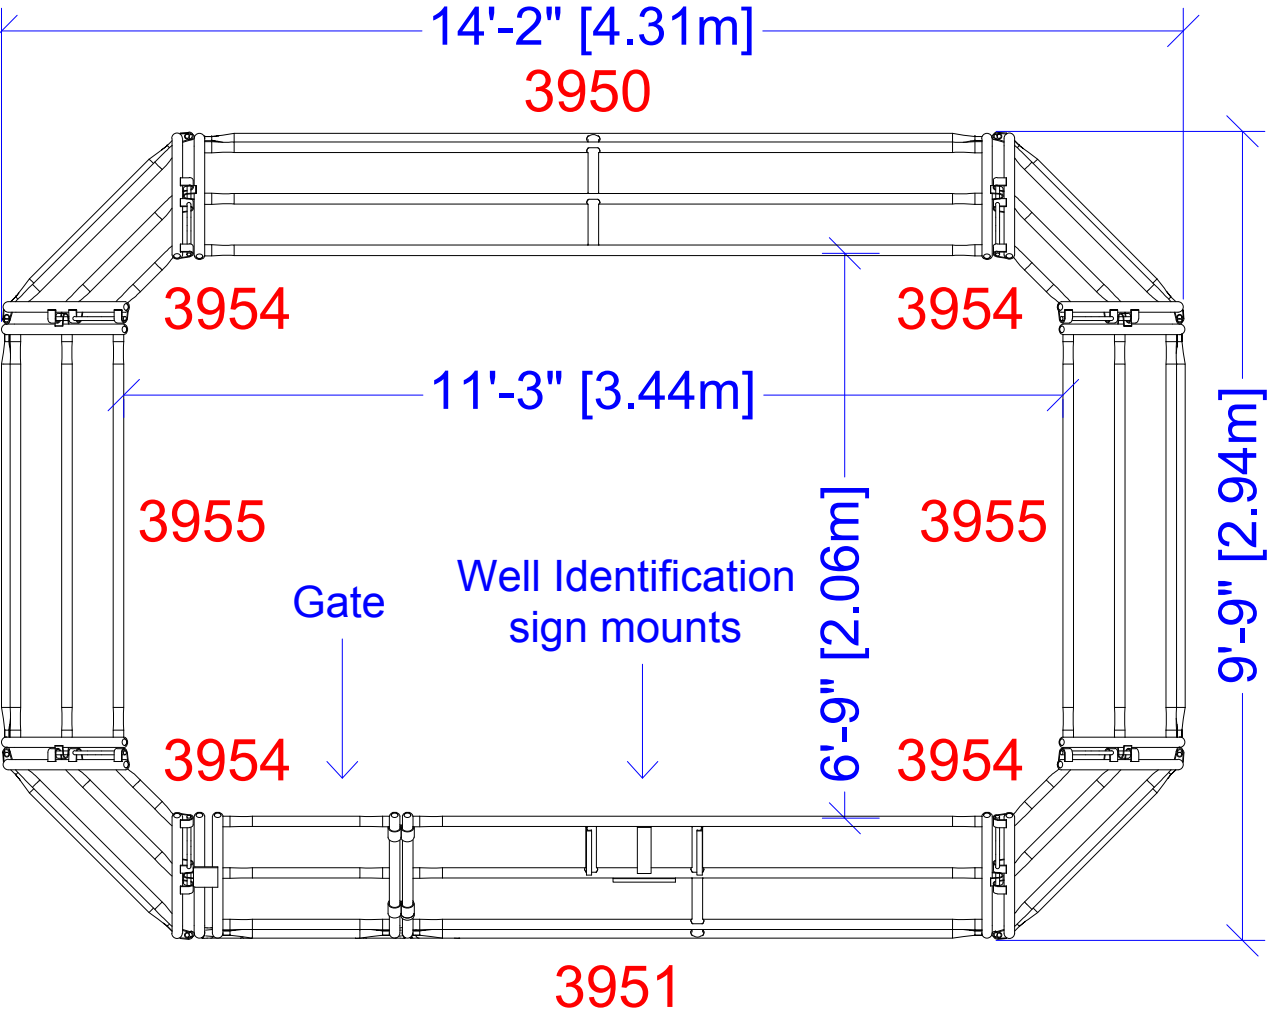

Hi-Hog Equipment
 1-800-661-7002

6'-9" x 11'-3" Well fence Enclosure

6' 9" x 11' 3"			
Count	ITEM#	DESCRIPTION	WEIGHT
4	3954	Well Fence - 2' Panel - Outside Corner	24 lbs
2	3955	Well Fence - 5 foot panel	25 lbs
1	3950	Well Fence - 10' Panel	56 lbs
1	3951	Well fence 10' panel with gate	74 lbs