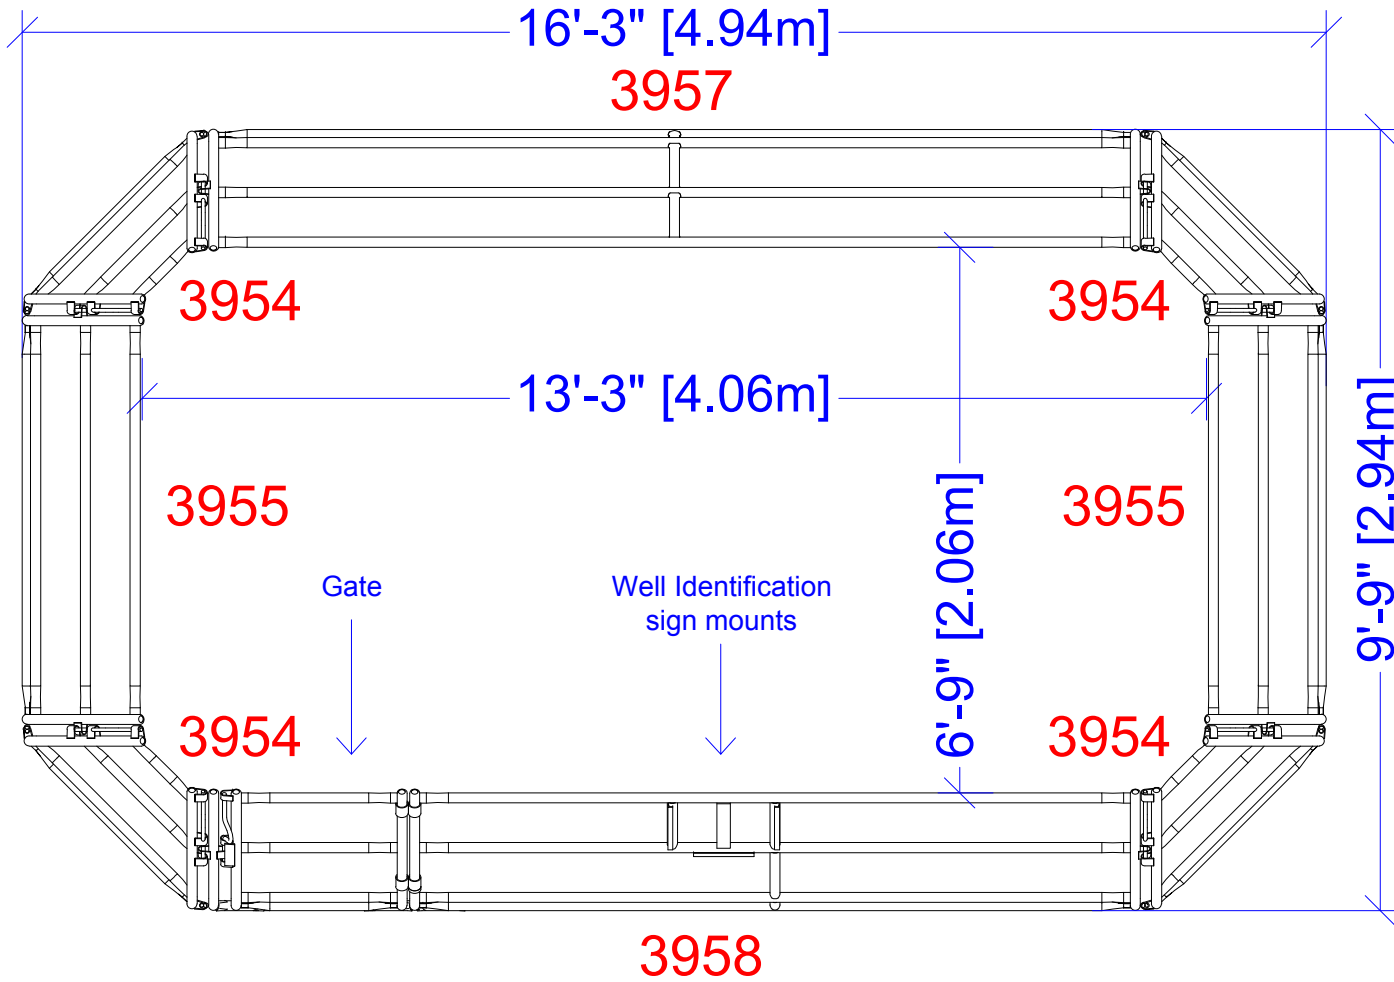

Hi-Hog Equipment

1-800-661-7002

6'-9" x 13'-3" Well fence Enclosure

6' 9" x 13' 3"			
Count	ITEM#	DESCRIPTION	WEIGHT
4	3954	Well Fence - 2' Panel - Outside Corner	24 lbs
2	3955	Well Fence - 5 foot panel	25 lbs
1	3957	Well Fence - 12' Panel	56 lbs
1	3958	Well fence 12' panel with gate	74 lbs